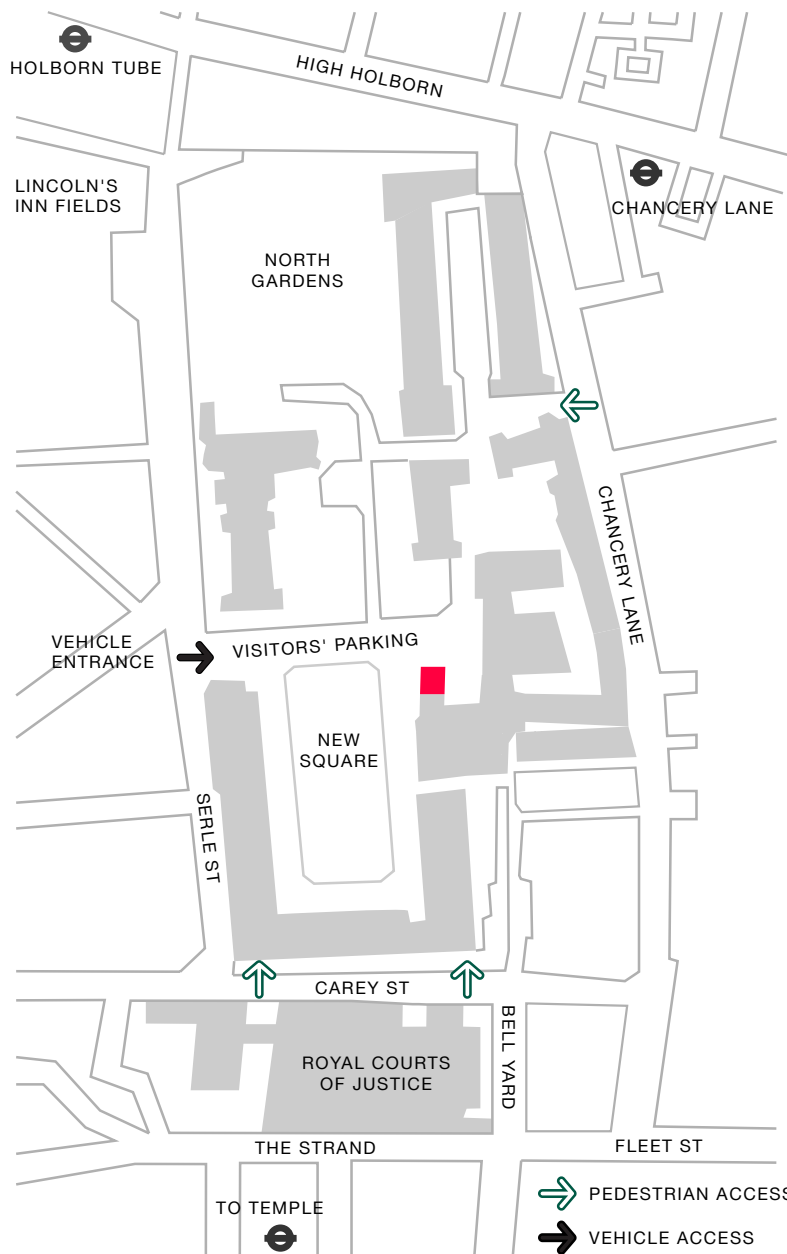

NEW SQUARE CHAMBERS

Address

New Square Chambers
12 New Square
Lincoln's Inn
London
WC2A 3SW

Telephone

020 7419 8000

Directions

We are based at 12 New Square, right in the heart of Lincoln's Inn, just off Chancery Lane. The nearest train stations are Blackfriars, Charing Cross and City Thameslink, which are approximately a 10-15 minute walk from our offices. The nearest tube stations are Holborn, Chancery Lane and Temple.